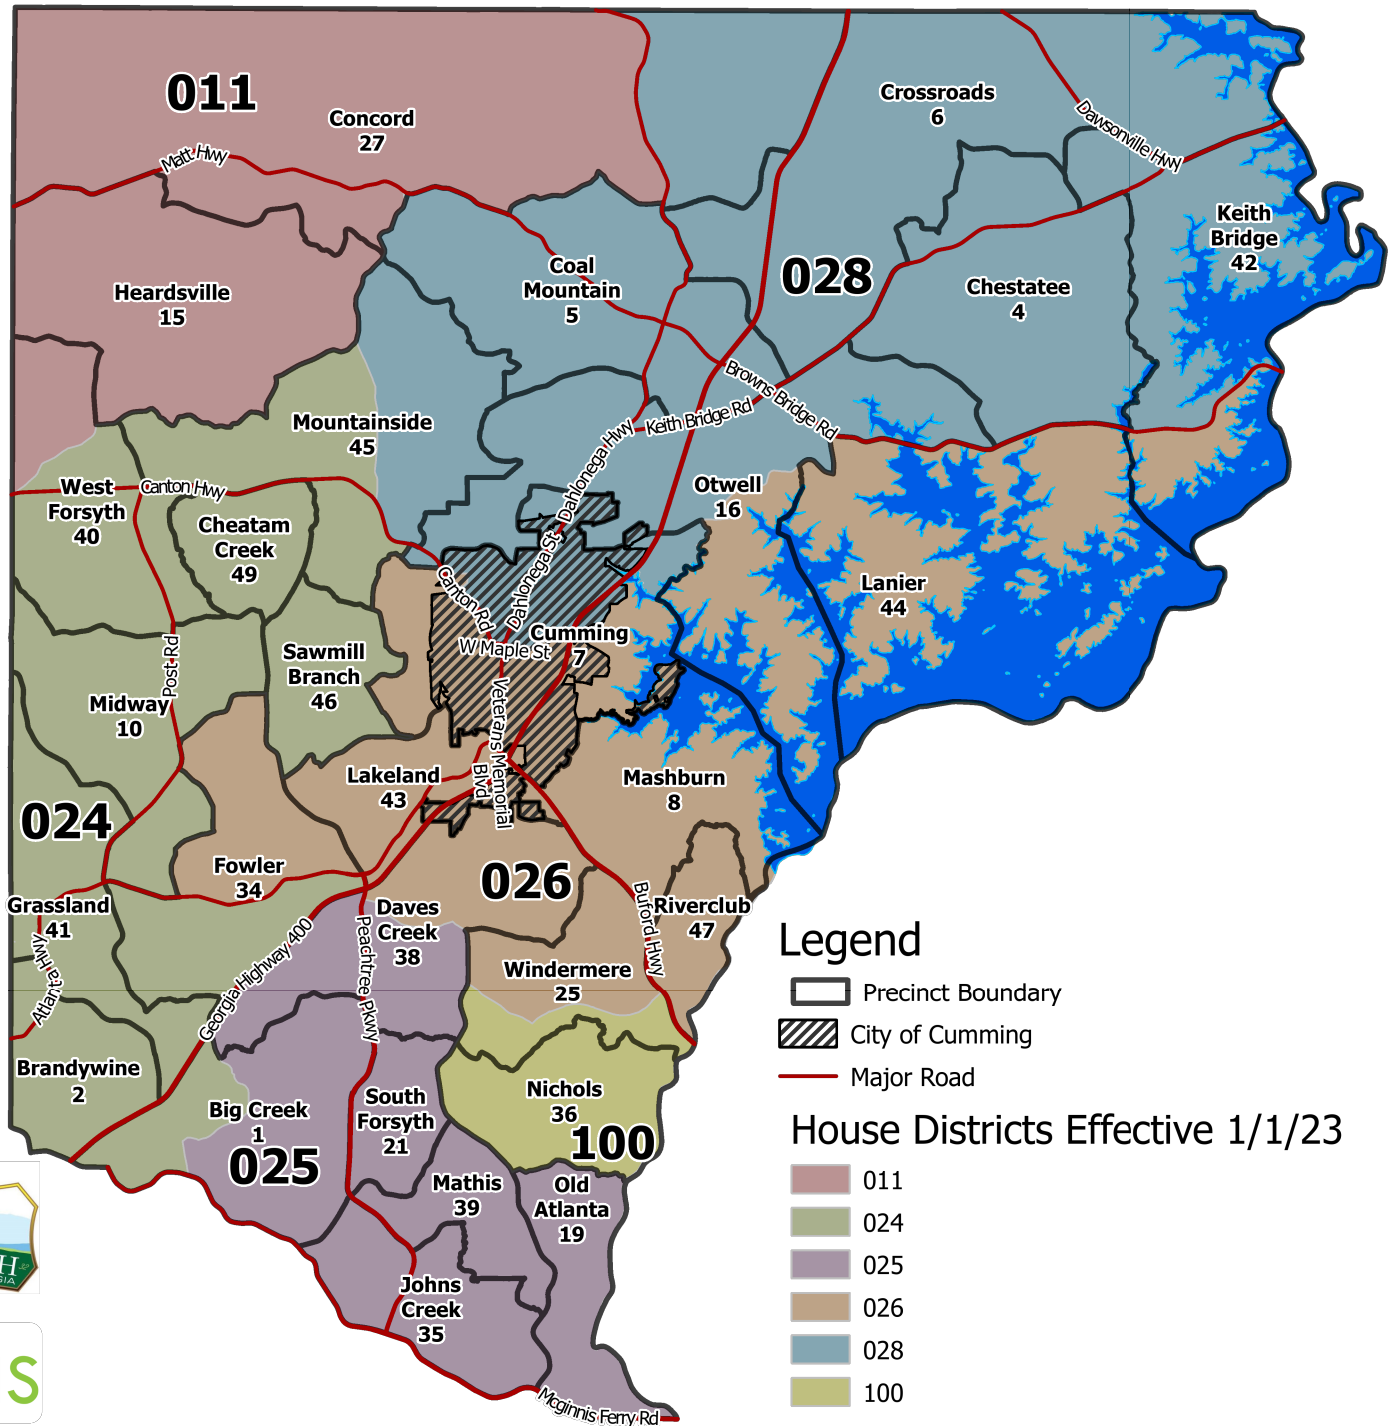

# House Districts

Forsyth County, GA

Precincts and Polling Places Effective for the 2022 Election Cycle

House Districts Effective January 1, 2023

The information included on this map has been compiled by Forsyth County staff from a variety of sources and is subject to change without notice. Forsyth County makes no representations or warranties, express or implied, as to accuracy, completeness, timeliness, or rights to the use of such information. Forsyth County shall not be liable for any general, special, indirect, incidental, or consequential damages including, but not limited to, lost revenues or lost profits resulting from the use or misuse of the information contained on this map. Any sale of this map or information on this map is prohibited except by written permission of Forsyth County.

Coordinate System:  
State Plane, Georgia West FIPS 1002  
Feet - U.S. Survey  
Projection:  
Transverse Mercator  
Datum:  
North American Datum of 1983

0 1.5 3 Miles